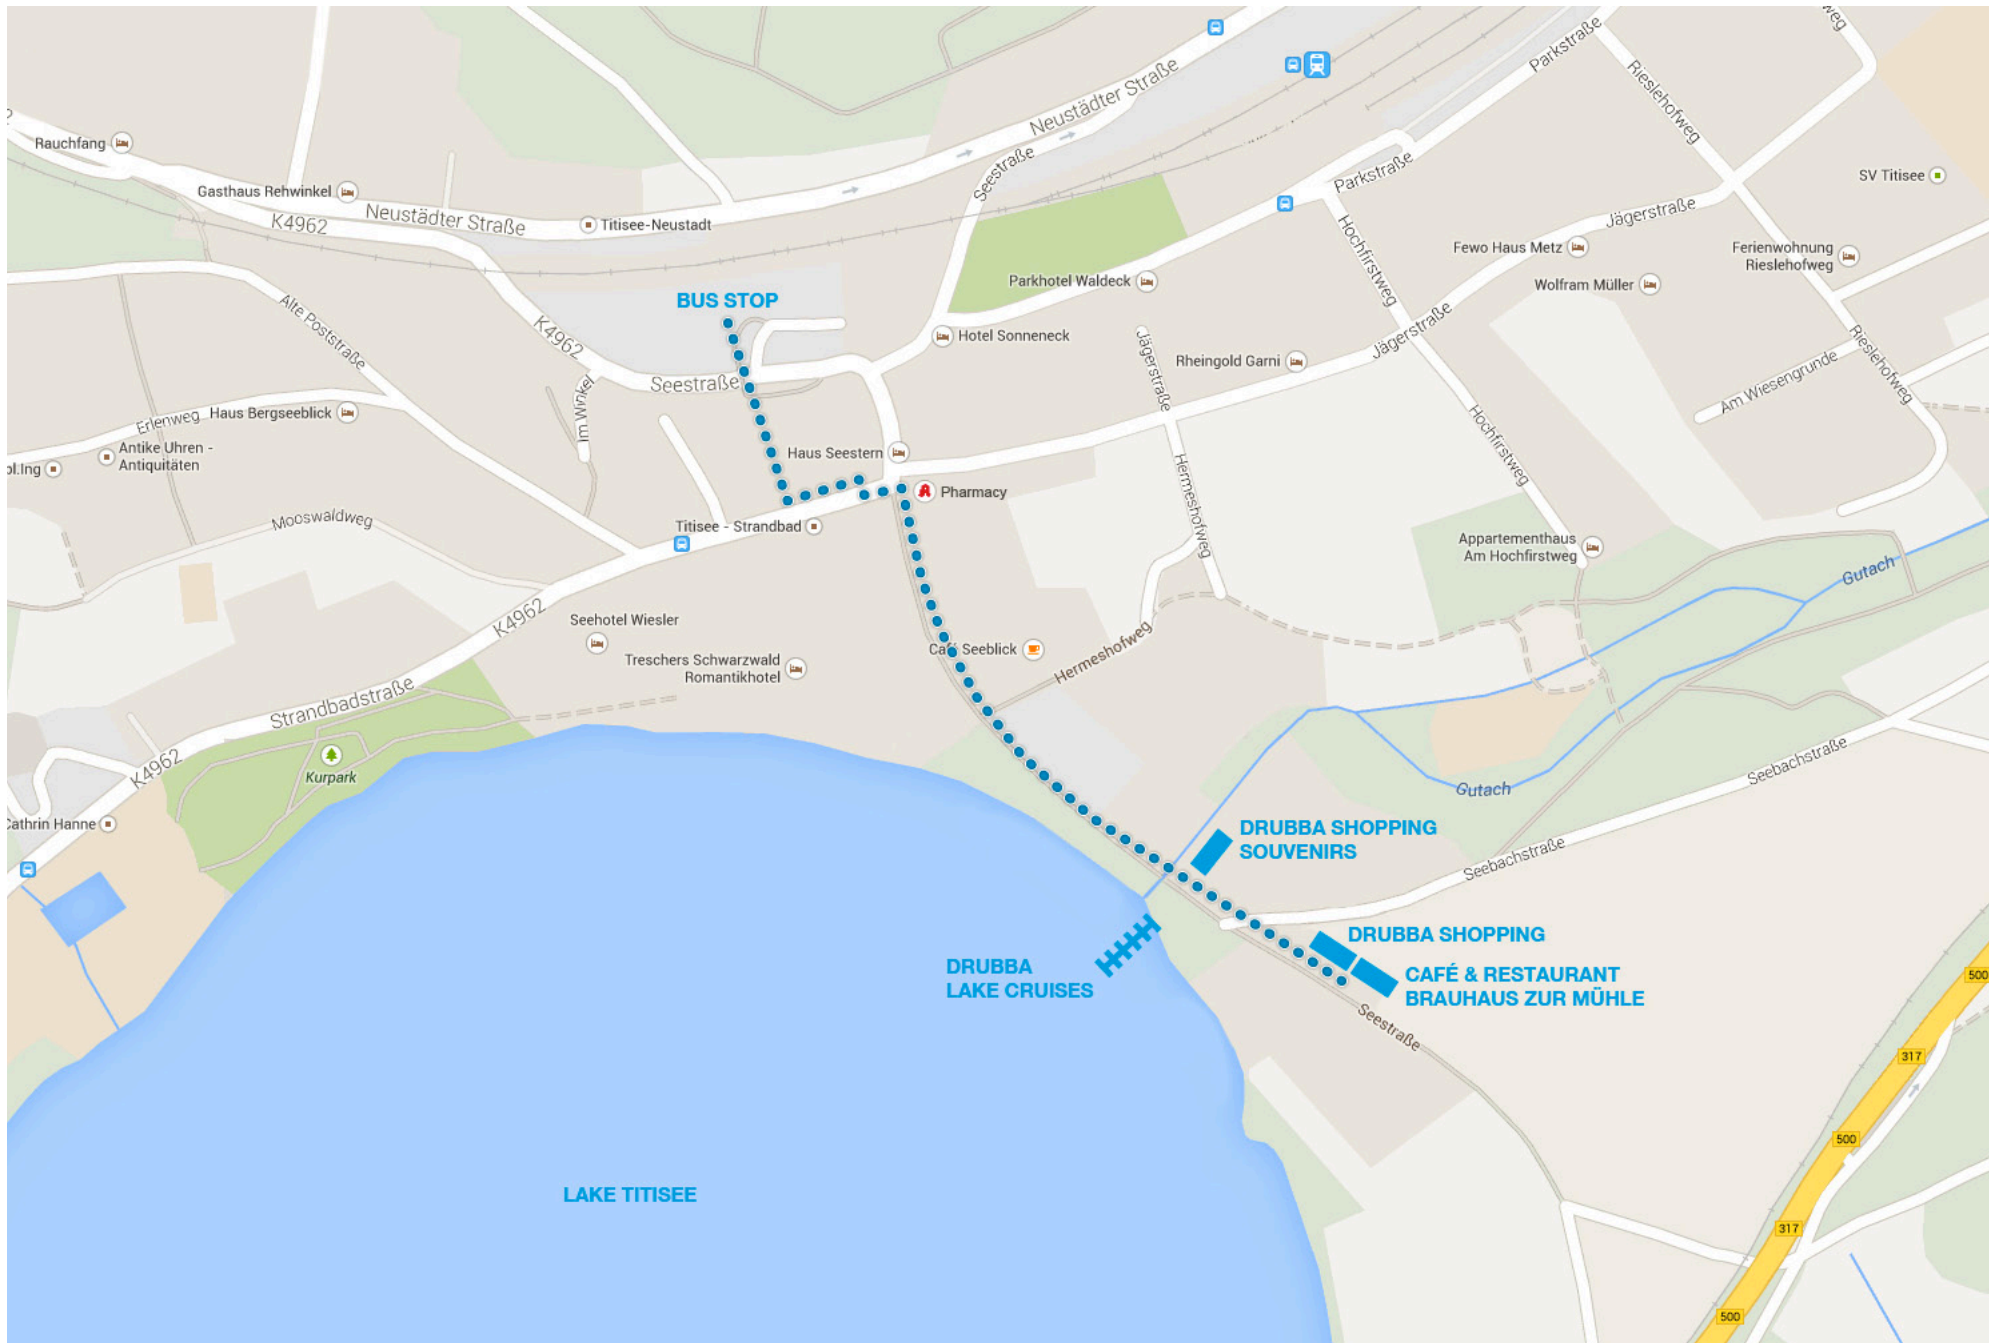

LOCAL MAP TO DRUBBA TITISEE

Walking distance from bus stop to DRUBBA SHOPPING / RESTAURANT 350 meter